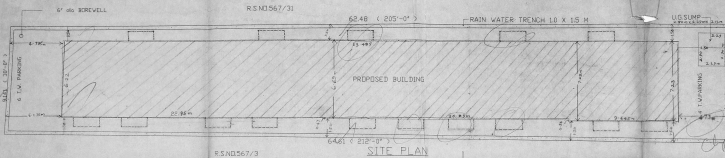

only site plan
as per map in
82/5292/14
16/09

SITE PLAN

PLAN SHOWING THE PROPOSED CONSTRUCTION OF RESIDENTIAL FLATS AT DOOR NO.25 TO 30, JAYALAKSHMIPURAM FIRST T.SND.567/10, BLOCK NO.33 OF NUNGAMBAKKAM CHENNAI

ZONE 15 DIVISION 105

POWER OF ATTORNEY

983 chidya
Prasanna

SIGNATURE OF LICENSED SURVEYOR