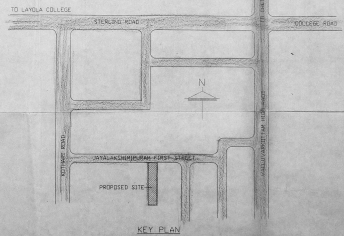

KEY PLAN

PLAN SHOWING THE PROPOSED CONSTRUCTION OF RESIDENTIAL FLATS AT DOOR NO.25 TO 30, JAYALAKSHMIPURAM FIRST T.SND.567/10, BLOCK NO.33 OF NUNGAMBAKKAM CHENNAI

ZONE 15 DIVISION 105

POWER OF ATTORNEY

983 chidya
Prasanna

SIGNATURE OF LICENSED SURVEYOR